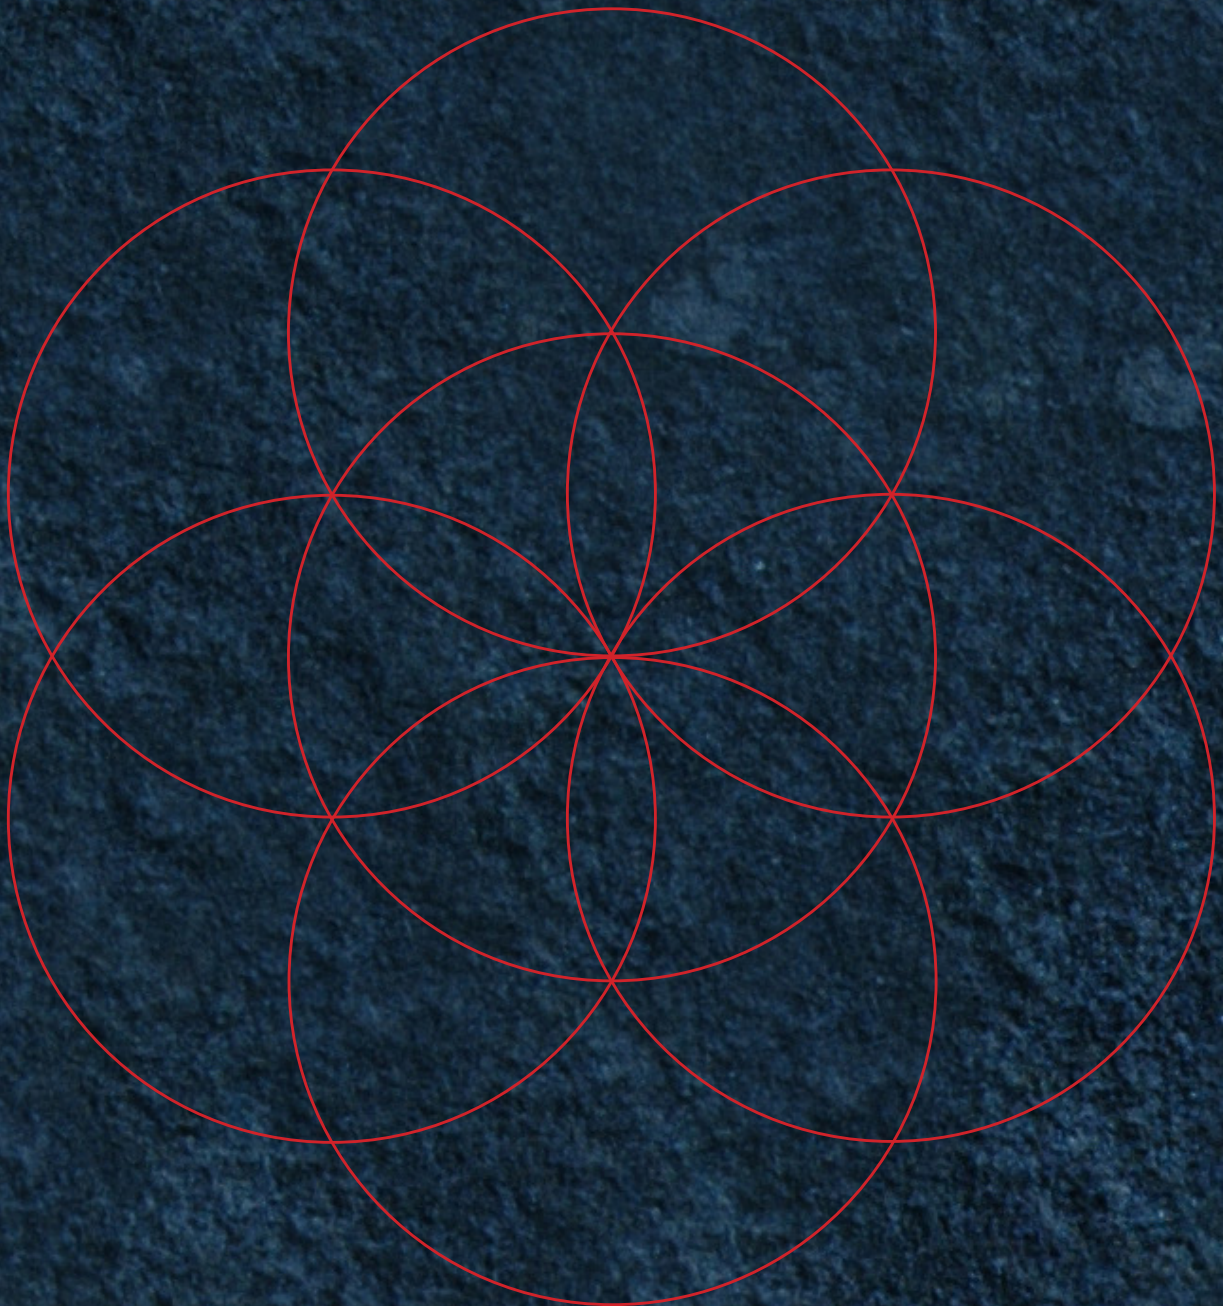

Website  
Daisy Wheel  
Geometrical Logic

Laurie SMITH  
THE GEOMETRICAL DESIGN WORKS

[www.historicbuildinggeometry.uk](http://www.historicbuildinggeometry.uk)  
[www.thegeometricaldesignworks.uk](http://www.thegeometricaldesignworks.uk)

The web page rectangular proportion is governed  
by the DAISY WHEEL 6 POINT RECTANGLE

[www.historicbuildinggeometry.uk](http://www.historicbuildinggeometry.uk)