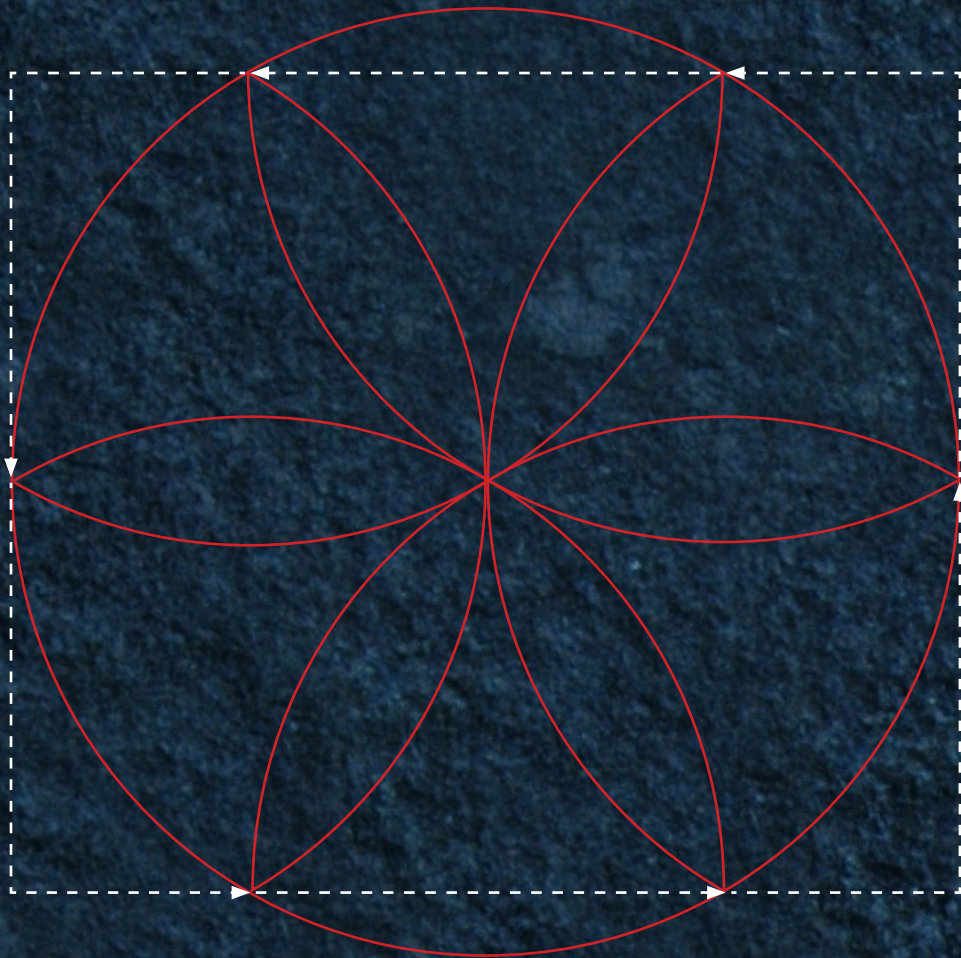

Website  
Daisy Wheel  
Geometrical Logic

Laurie SMITH  
THE GEOMETRICAL DESIGN WORKS

[www.historicbuildinggeometry.uk](http://www.historicbuildinggeometry.uk)  
[www.thegeometricaldesignworks.uk](http://www.thegeometricaldesignworks.uk)

The web page rectangular proportion is governed  
by the DAISY WHEEL 6 POINT RECTANGLE

[www.historicbuildinggeometry.uk](http://www.historicbuildinggeometry.uk)